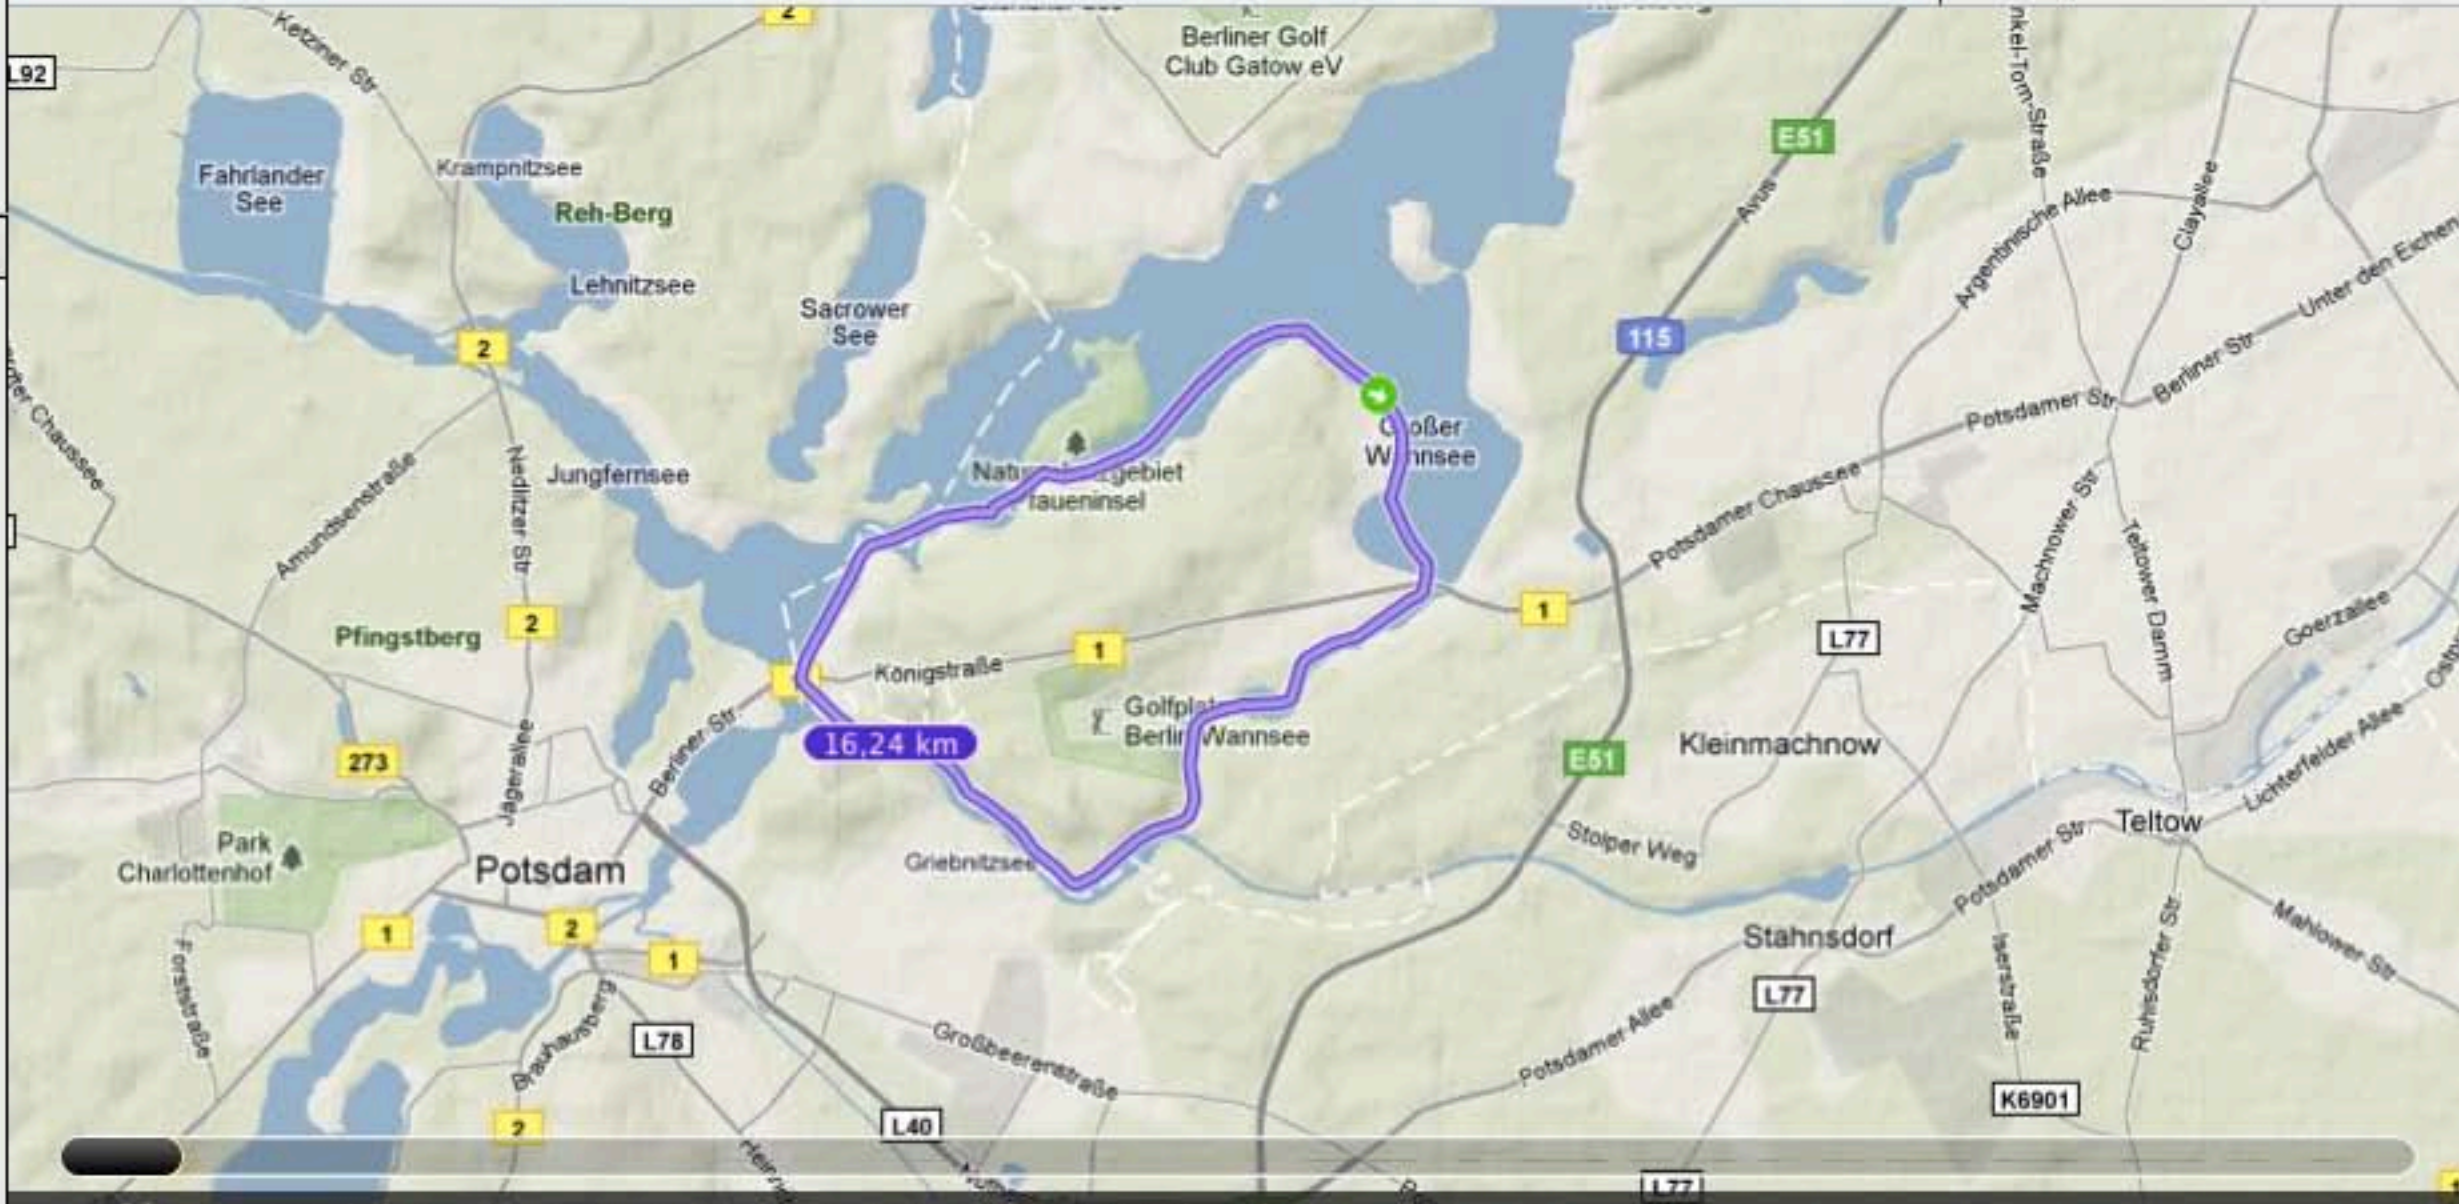

Date: W29-Di., 19.07.11 12:20

Laps: 1

Equipment: []

Mood: Unknown

Weather: Unknown

Comment:

Cancel Import